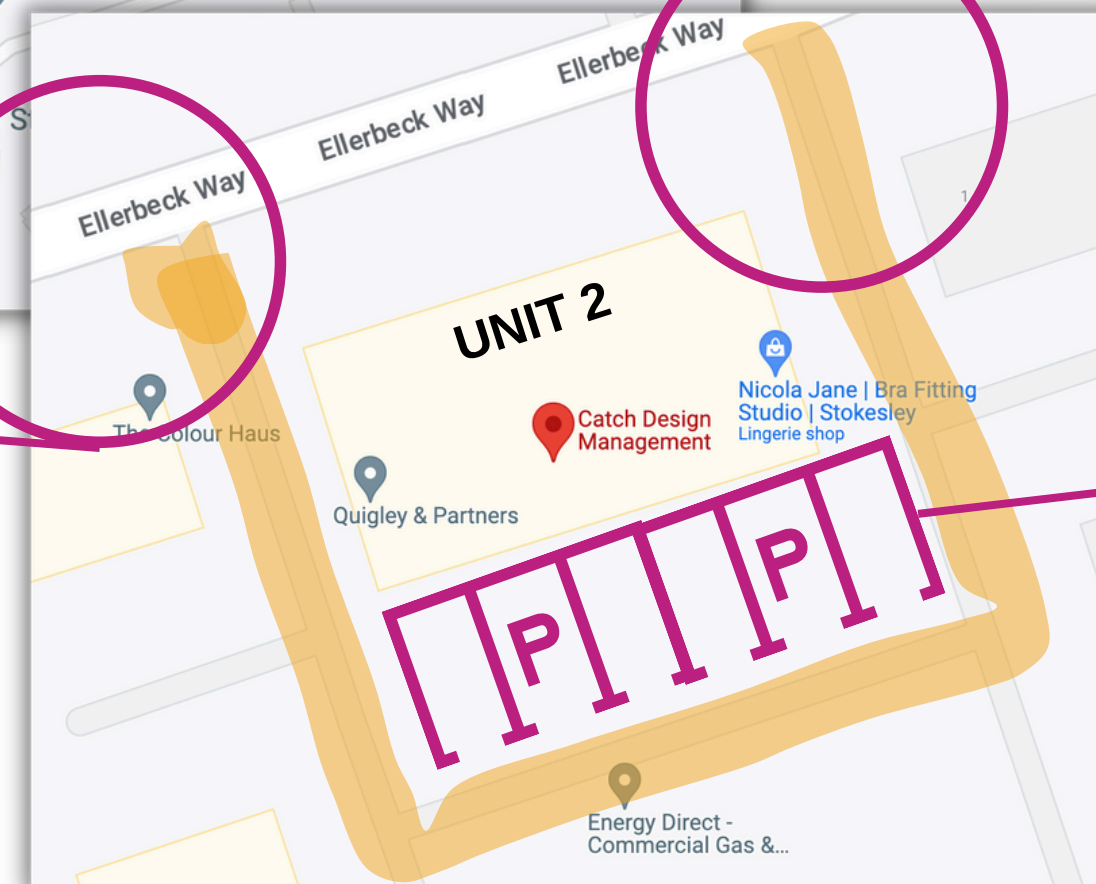

Free parking available in front of Unit 2 building.

There 2 Pay as You Go electrical charging points here*

***Please let me know in advance if you need one.**

**Office 19
Unit 2 Roseberry Court,
Stokesley
TS9 5QT**

parties.defected.limit

**Entrance gates to
Roseberry Court
off Ellerbeck Way**

Contact number : 07971 065 941

parties.defected.limit