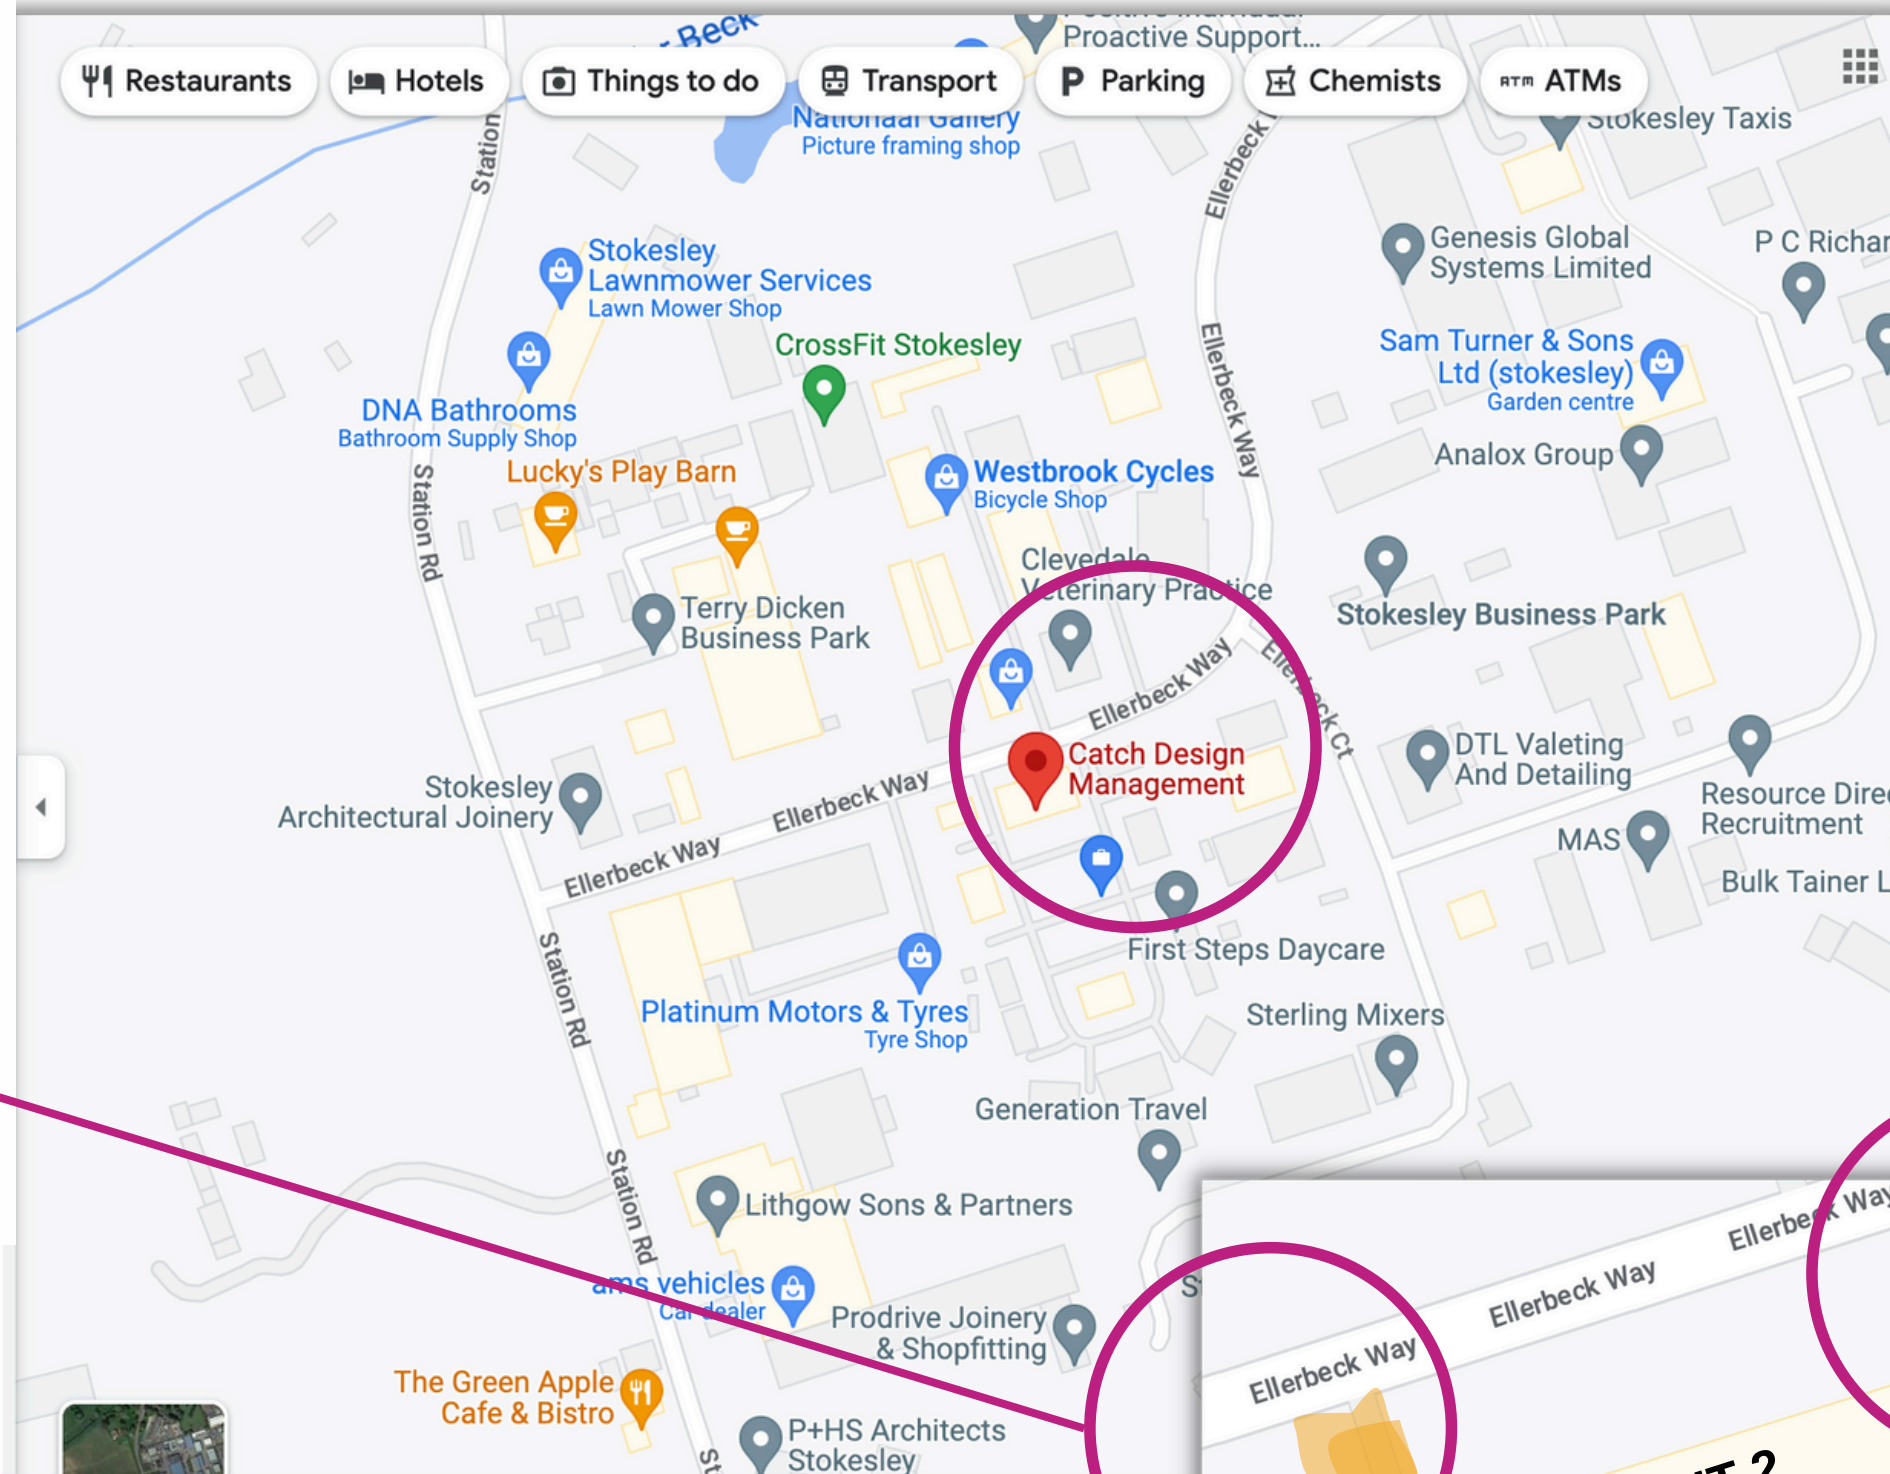

Free parking available in front of Unit 2 building.

There 2 Pay as You Go electrical charging points here*

***Please let me know in advance if you need one.**

**Office 19
Unit 2 Roseberry Court,
Stokesley
TS9 5QT**

parties.defected.limit

**Entrance gates to
Roseberry Court
off Ellerbeck Way**

Contact number : 07971 065 941

parties.defected.limit